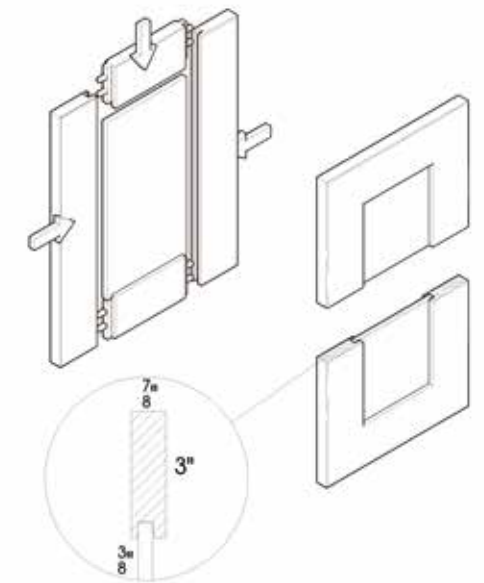

3/4" (19mm) thick MDF board, with PET laminate on the exterior and melamine laminate on the interior, ABS banding of matching color on all edges.

5 piece shaker door with 3" stiles & rails, and 3/8" panel. (2" rails are applied for insufficient height drawer fronts)
MDF cored, water based PU paint of matte finish on both sides.