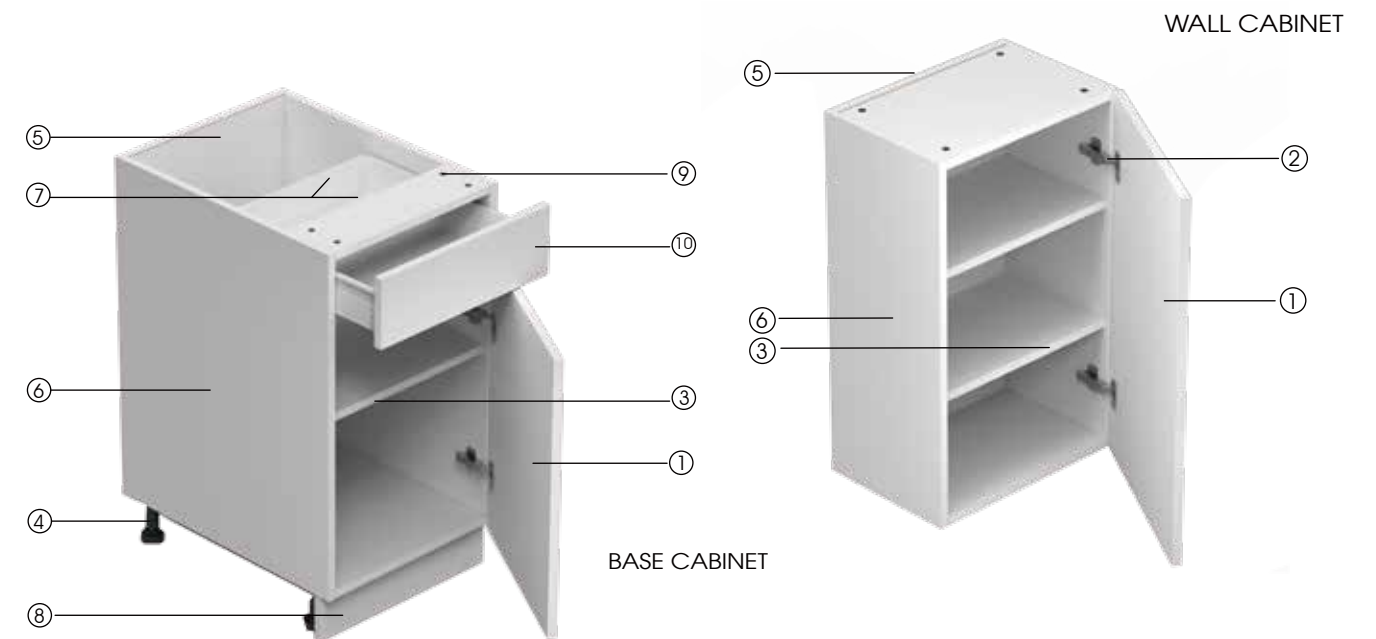

Adjustable Leg

Adjustable leg height ranges from 4 1/2" to 5 1/2". suitable for aluminum alloy toe-kick and matching door panel toe-kick.

*Not applicable to non-standard hinges

Product Specification — Classic Series & Deluxe Series Doors	
Core material	EPA title VI compliant particle board
Coating finish	0.02mm melamine laminate
Back finish	
Edge banding	1.3mm PVC edge banding with matching color & texture
Features	Environment friendly material Significant cost advantage. Vivid wood texture & color. Never fading, no color difference between any doors.

Product Specification — Shaker Doors (WSK, GSK, BSK)	
Door Frame	EPA title VI compliant medium density fiberboard
Door Center	EPA title VI compliant medium density fiberboard
Connecting Structure	Stiles and rails connected with tenon and dowels
Coating Finish	PU (polyurethane) seal coat painting, matte finish
Features	Historically popular door style. Suitable for contemporary, transitional interior design. Seal coat painting brings durable quality. Better bending resistance results from the stability of MDF physical properties

Cabinet Structure

- ① Door Panel
- ② Adjustable soft-close hinge
- ③ 3/4"(18mm) melamine laminated plywood shelf
- ④ Adjustable Legs
- ⑤ 6mm back panel with top and bottom enforced rail
- ⑥ 3/4"(18mm) plywood side panels
- ⑦ 5/8"(16mm) melamine laminated plywood bottom panel & back panel of the drawer
- ⑧ Toe-kick of aluminum or matching door material
- ⑨ Easy-to-Install cam-lock system with dowels for extra strength
- ⑩ Full-access soft-close adjustable drawer system