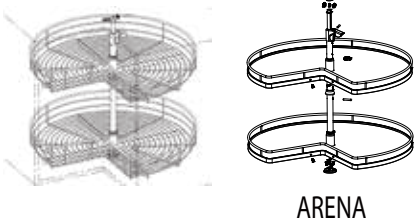

Storage Solutions

Lazy Susan Tray

ITEM	CODE	MSRP
BLS33-ARENA TRAY	WJ011396	800
BLS36-ARENA TRAY	WJ011397	1082
BLS33-TRAY	WJ011402	357
BLS36-TRAY	WJ011403	397

*Applied with BER & BLS cabinets